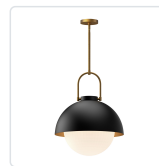

## HARPER PD507216

FIXTURE DIMENSIONS	D15-3/4" x H19-7/8"
LAMP TYPE	E26
MAX WATTAGE	60W
BULB QTY	1
BULBS INCLUDED	No
VOLTAGE	120V
GLASS DETAILS	Opal Glass
SHADE DIMENSIONS	D15-3/4" x H7-7/8"
MATERIAL	Aluminum; Glass; Steel;
ROD LENGTH	46" Max (3x12" + 1x6" + 1x4")
DIAMETER OF ROD	1/2"
WIRE LENGTH	60"
MINIMUM HANG HEIGHT	27"
SLOPED CEILING ADAPTABLE	Yes, Up to 45 Degrees
LOCATION	Dry
CANOPY DIMENSIONS	D4-3/4" x H7/8"
BRAND	Alora Mood

### AVAILABLE FINISHES:

PD507216AGOP  
Aged Gold/Opal  
Matte Glass

PD507216MBOP  
Matte Black/Opal  
Matte Glass

PD507216SL0P  
Steel Shade/Opal  
Matte Glass

\*For complete warranty terms, please visit: [www.aloralighting.com/warranty](http://www.aloralighting.com/warranty)