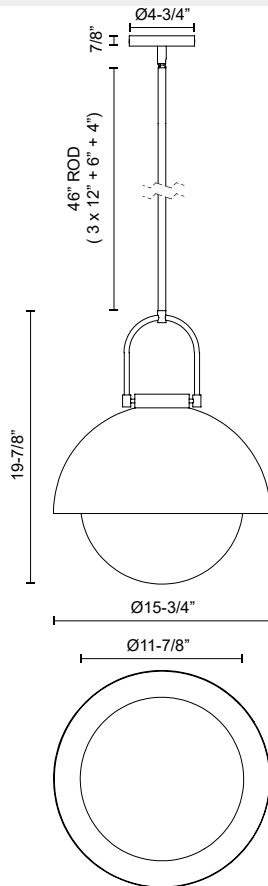

## HARPER PD507216

FIXTURE DIMENSIONS	D15-3/4" x H19-7/8"
LAMP TYPE	E26
MAX WATTAGE	60W
BULB QTY	1
BULBS INCLUDED	No
VOLTAGE	120V
GLASS DETAILS	Opal Glass
SHADE DIMENSIONS	D15-3/4" x H7-7/8"
MATERIAL	Aluminum; Glass; Steel;
ROD LENGTH	46" Max (3x12" + 1x6" + 1x4")
DIAMETER OF ROD	1/2"
WIRE LENGTH	60"
MINIMUM HANG HEIGHT	27"
SLOPED CEILING ADAPTABLE	Yes, Up to 45 Degrees
LOCATION	Dry
CANOPY DIMENSIONS	D4-3/4" x H7/8"
BRAND	Alora Mood

[ D - Diameter, L - Length, W - Width, H - Height, E - Extension ]